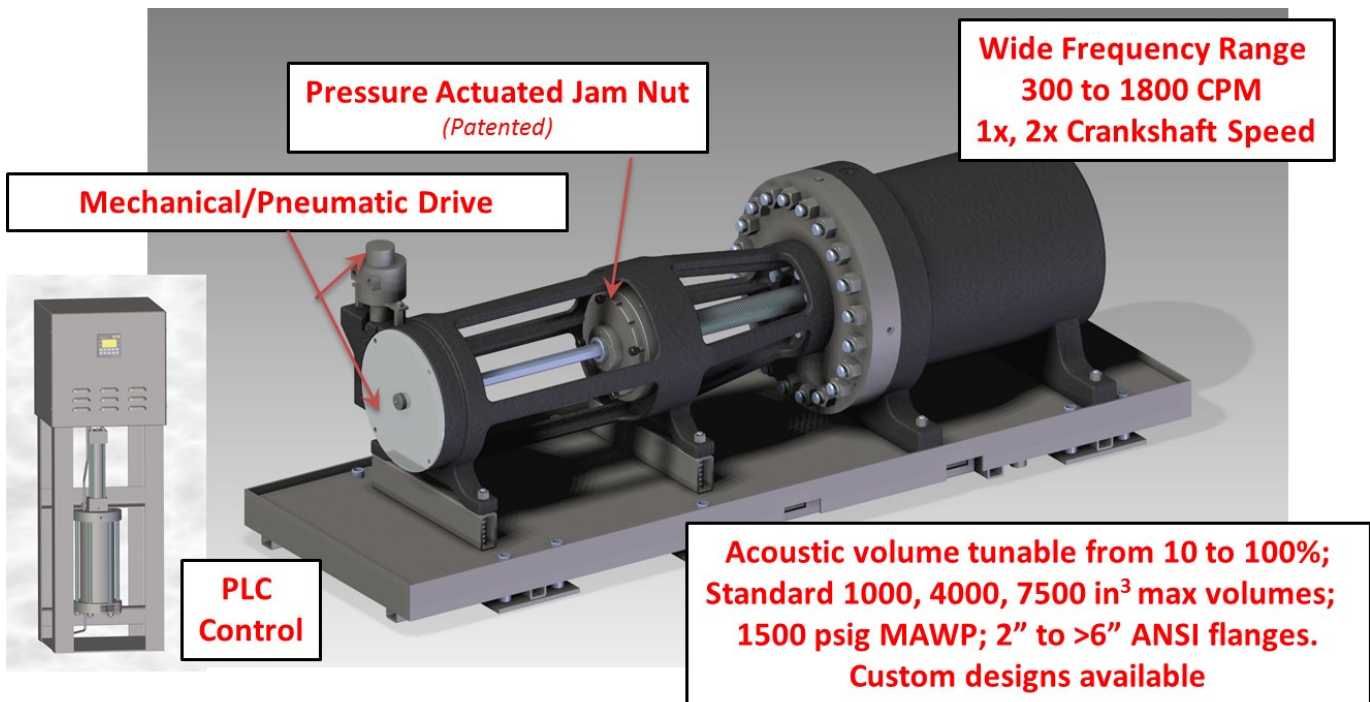

Tunable Side Branch Absorber

ACTIVE Pulsation Cancellation!

- Actively Cancels Compressor's Speed-Dependent Frequencies
- Reliable Pulsation Tuning During Compressor Operation

**Hardware & controls developed by ACI Services, Inc. under license from GMRC*