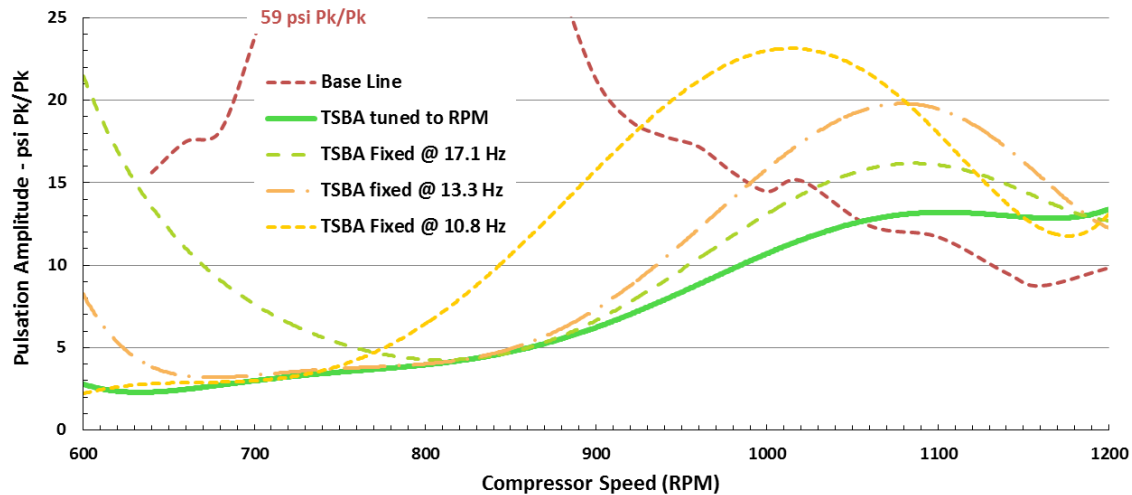

Tunable Side Branch Absorber

ACTIVE Pulsation Cancellation!

- Actively Cancels Compressor's Speed-Dependent Frequencies
- Reliable Pulsation Tuning During Compressor Operation

**Hardware & controls developed by ACI Services, Inc. under license from GMRC*